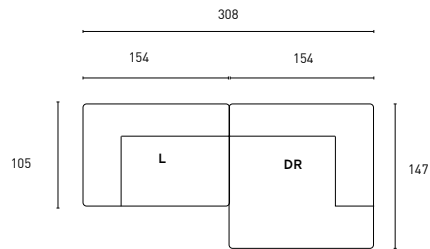

BRUT SOFA

Combine your couch - inspiration