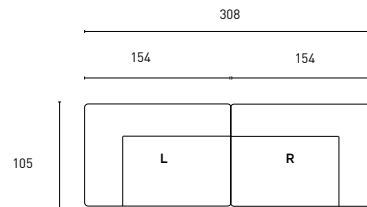

BRUT SOFA

Combine your couch - inspiration