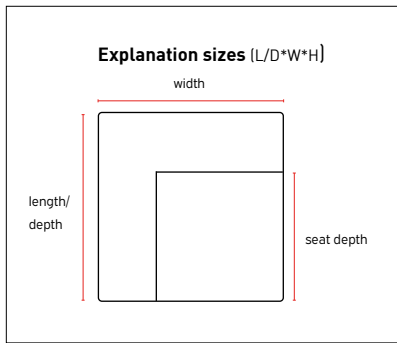

BRUT SOFA

Combine your couch - inspiration