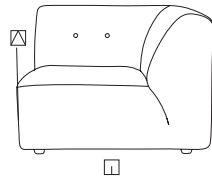

Vint couch

Element left

Overall dimensions (L/D*W*H):

97x94x74cm

Combination options:

Only as a left corner, in any sequence

Armrest height:

74cm

Seat height:

43cm

Seat depth:

65cm

Vint couch

Element right

Overall dimensions (L/D*W*H):

97x94x74cm

Combination options:

Only as a right corner, in any sequence

Armrest height:

74cm

Seat height:

43cm

Seat depth:

65cm

Vint couch

Element middle

Overall dimensions (L/D*W*H):

97x87x74cm

Combination options:

In any composition and sequence

Armrest height:

N/A

Seat height:

43cm

Seat depth:

65cm

Vint couch

Element hocker

Overall dimensions (L/D*W*H):

97x94x43cm

Combination options:

In any composition and sequence

Armrest height:

N/A

Seat height:

43cm

Seat depth:

94cm

Vint couch

Element hocker small

Overall dimensions (L/D*W*H):

97x47x43cm

Combination options:

In any composition and sequence

Armrest height:

N/A

Seat height:

43cm

Seat depth:

94cm

* The maximum weight capacity per seat is 120kg.