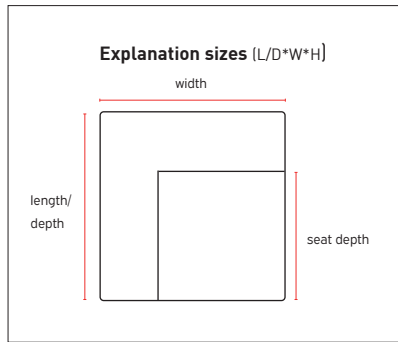

VINT COUCH

Combine your couch - inspiration

Vint couch
Element left

Vint couch
Element right

Vint couch
Element middle

Vint couch
Element hocker

Vint couch
Element hocker small