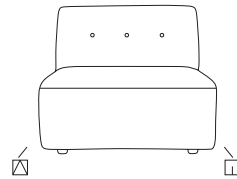

Vint couch

Element left

Overall dimensions (L/D*W*H):

97x94x74cm

Combination options:

Only as a left corner, in any sequence

Armrest height:

74cm

Seat height:

43cm

Seat depth:

65cm

Vint couch

Element right

Overall dimensions (L/D*W*H):

97x94x74cm

Combination options:

Only as a right corner, in any sequence

Armrest height:

74cm

Seat height:

43cm

Seat depth:

65cm

Vint couch

Element middle

Overall dimensions (L/D*W*H):

97x87x74cm

Combination options:

In any composition and sequence

Armrest height:

N/A

Seat height:

43cm

Seat depth:

65cm

Vint couch

Element hocker

Overall dimensions (L/D*W*H):

97x94x43cm

Combination options:

In any composition and sequence

Armrest height:

N/A

Seat height:

43cm

Seat depth:

94cm

Vint couch

Element hocker small

Overall dimensions (L/D*W*H):

97x47x43cm

Combination options:

In any composition and sequence

Armrest height:

N/A

Seat height:

43cm

Seat depth:

94cm

* The maximum weight capacity per seat is 120kg.