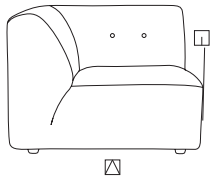

Vint couch

Element left

Overall dimensions (L/D*W*H):

97x94x74cm

Combination options:

Only as a left corner, in any sequence

Armrest height:

74cm

Seat height:

43cm

Seat depth:

65cm

Vint couch

Element right

Overall dimensions (L/D*W*H):

97x94x74cm

Combination options:

Only as a right corner, in any sequence

Armrest height:

74cm

Seat height:

43cm

Seat depth:

65cm

Vint couch

Element middle

Overall dimensions (L/D*W*H):

97x87x74cm

Combination options:

In any composition and sequence

Armrest height:

N/A

Seat height:

43cm

Seat depth:

65cm

Vint couch

Element hocker

Overall dimensions (L/D*W*H):

97x94x43cm

Combination options:

In any composition and sequence

Armrest height:

N/A

Seat height:

43cm

Seat depth:

94cm

Vint couch

Element hocker small

Overall dimensions (L/D*W*H):

97x47x43cm

Combination options:

In any composition and sequence

Armrest height:

N/A

Seat height:

43cm

Seat depth:

94cm

* The maximum weight capacity per seat is 120kg.