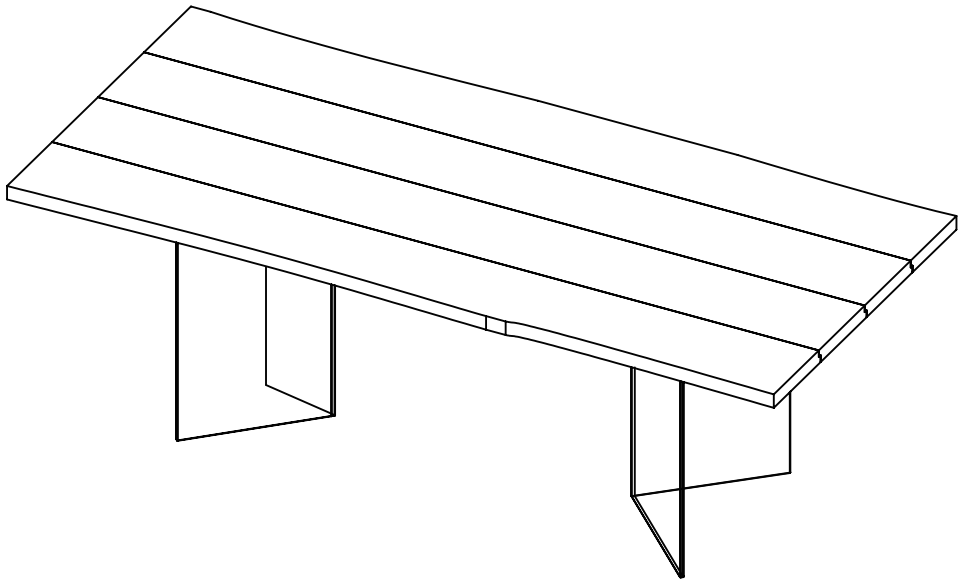

C947

---

20 min

x2

x2

① x1

② x2

③ x2

Fx8 (38x28x16mm)

1

Bx12

Cx12

Dx1

Ex12

2

Ax16