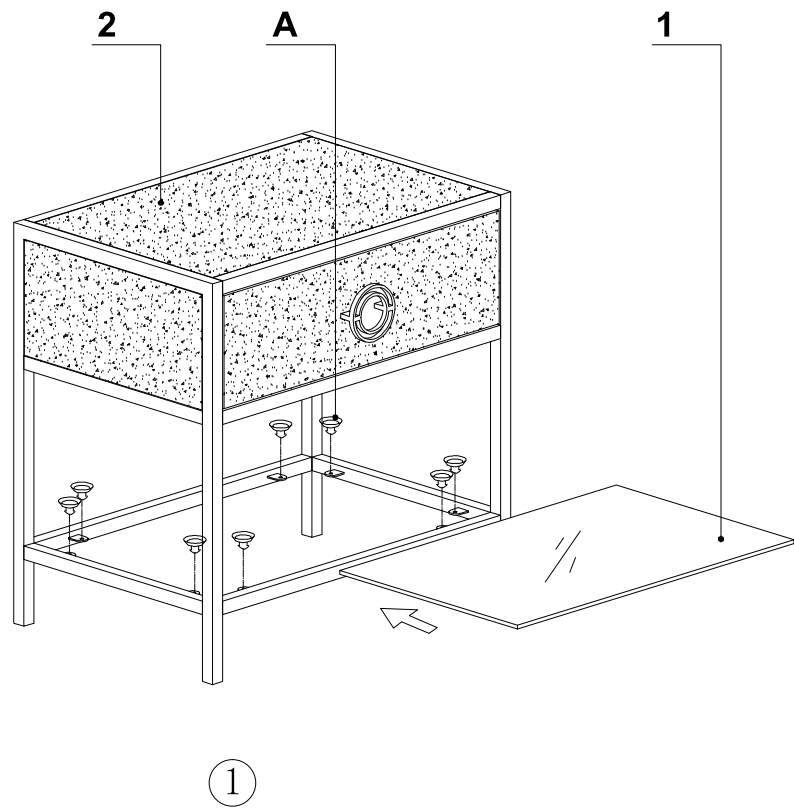

81566

Dresser Small Moonscape

KARE
DESIGN

A  Ø17-Ø5*2= 8x

81566 Dresser Small Moonscape