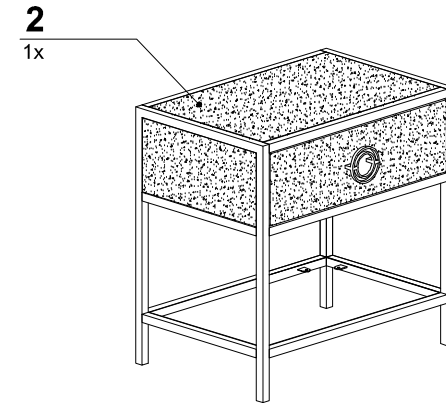

81566

Dresser Small Moonscape

KARE
DESIGN

A  Ø17-Ø5*2= 8x

81566 Dresser Small Moonscape