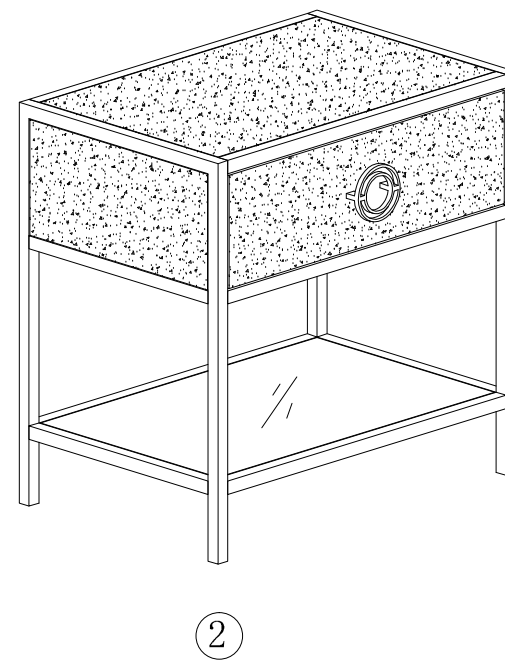

81566

Dresser Small Moonscape

KARE
DESIGN

A  Ø17-Ø5*2= 8x

81566 Dresser Small Moonscape