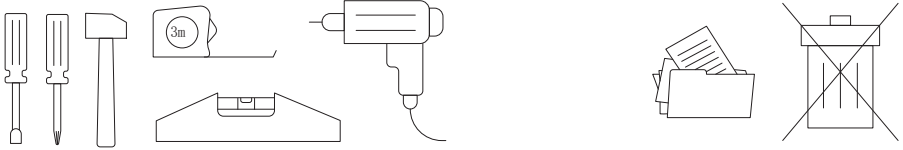

C887-C888

---

45 min

x1

x2

X 1

X 4

X 1

X 1

M8 x 25mm  
A = 16PCS

B = 16PCS

C = 16PCS

M8 x 30mm  
D = 4PCS

E = 4PCS

F = 16PCS

5mm  
G = 1PC