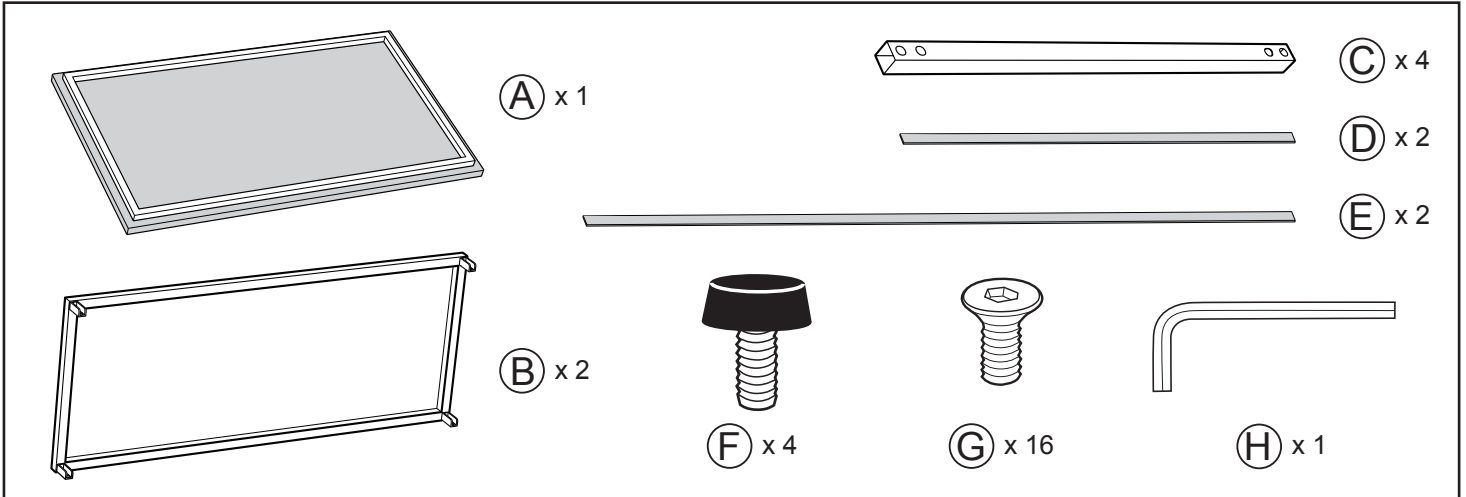

Assembly instructions

ZUIVER^o

2200017 COFFEE TABLE MARBLE POWER

Caution: Do not tighten screws completely until all the screws are fixed in the correct position.

Marble is a porous material. We recommend that you take extra care by using coasters for protection and in case of spilling, clean and dry immediately.