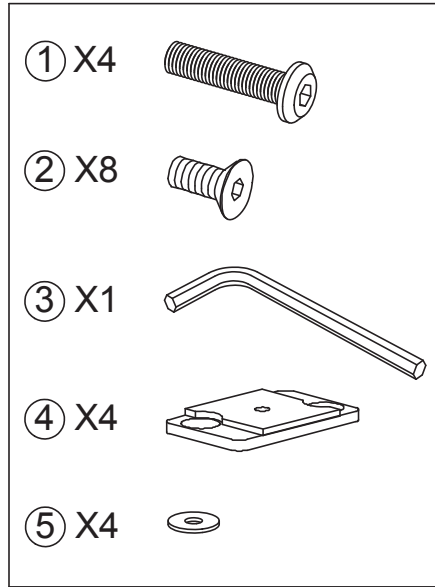

069570
NAPPER BOW

AX1

BX4

CX1

2,54CM=1 US INCH

1

2

3