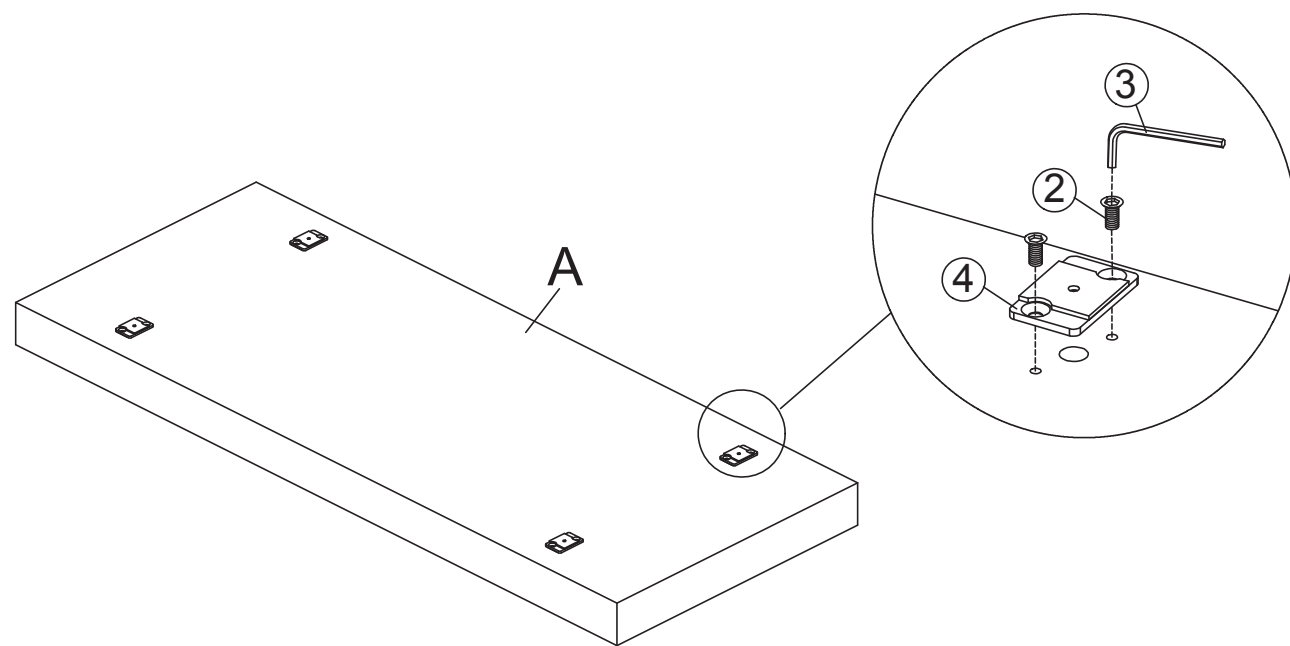

069570
NAPPER BOW

AX1

BX4

CX1

2,54CM=1 US INCH

1

2

3