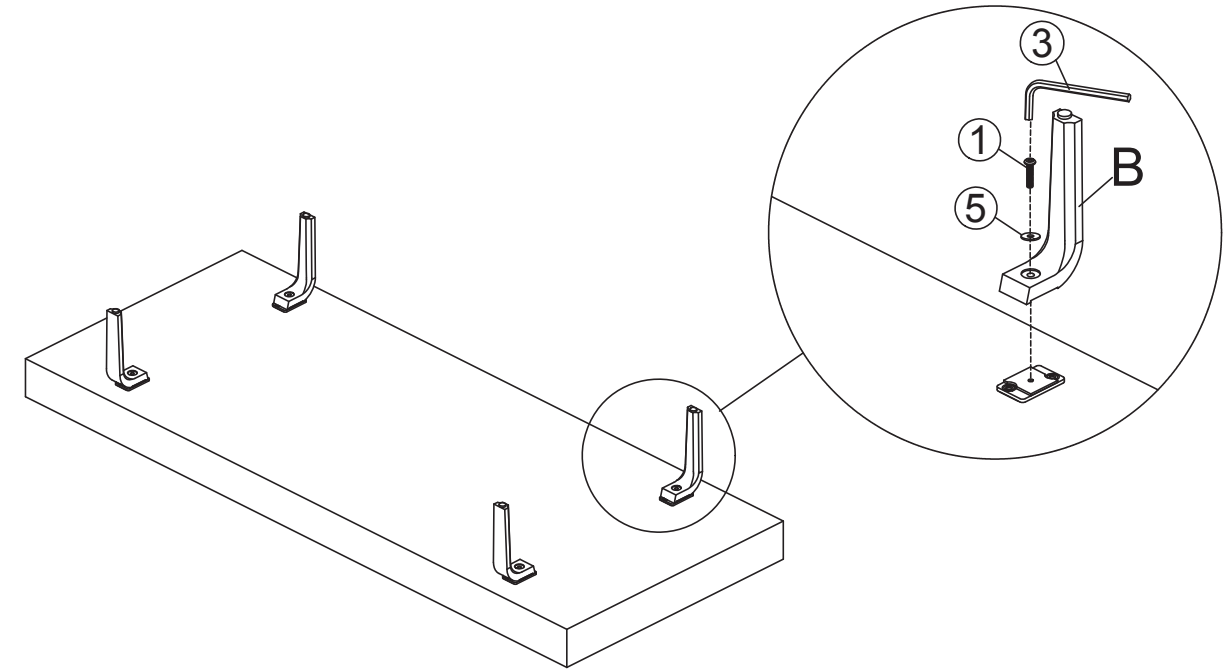

069570
NAPPER BOW

AX1

BX4

CX1

2,54CM=1 US INCH

1

2

3