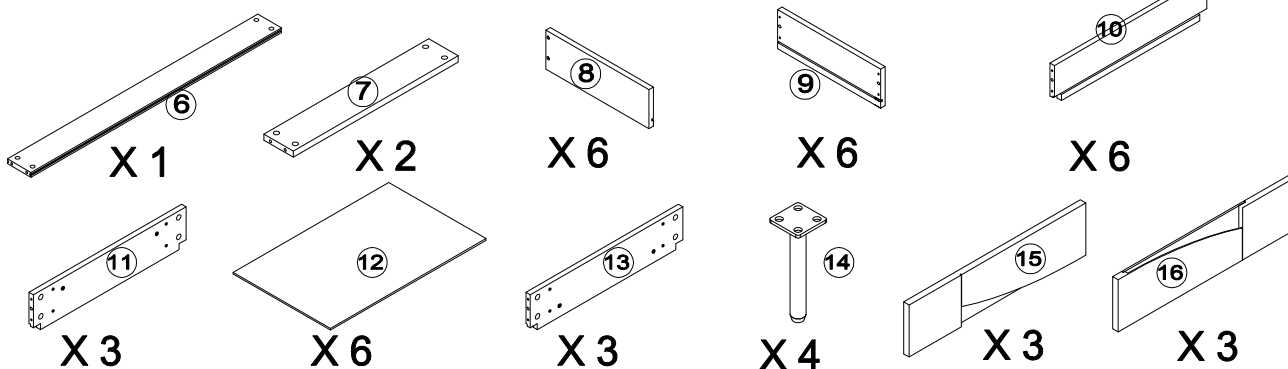

45 min

x2

x2

A = 40PCS

B = 40PCS

Ø8 X 30mm  
C = 32PCS

Ø8 X 25mm  
D = 12PCS

M6 x 15mm  
E = 16PCS

F = 6PC

4mm  
G = 1PC

H = 16PCS

Ø3\*15mm  
I = 16PCS

J = 6SET

Ø4\*14mm  
K = 72PCS

Ø21mm  
L = 28PCS

Ø4\*30mm  
M = 24PCS

Ø4\*25mm  
N = 24PCS

O = 4PCS

P = 4PCS

Q = 2PCS

Ø3.5\*40mm  
R = 4PCS

Ø3.5\*19mm  
S = 4PCS

CC1906M01

1