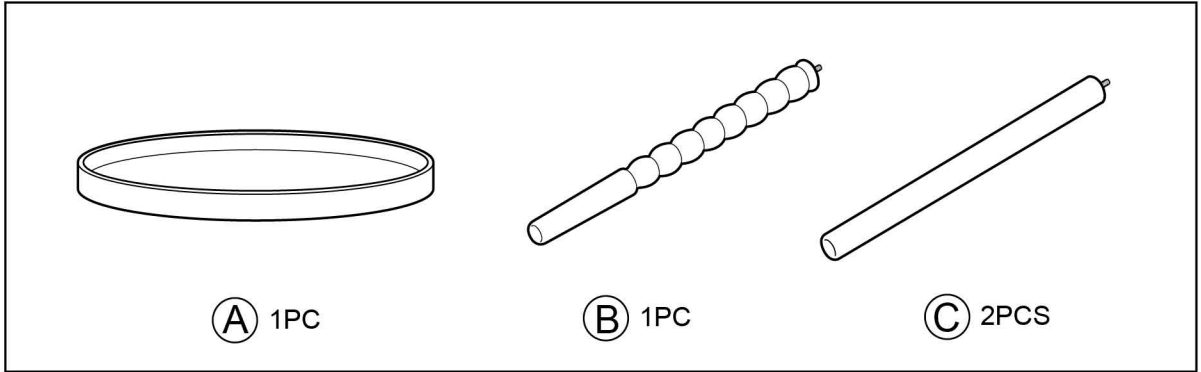

ASSEMBLY INSTRUCTIONS

2200003 COFFEE TABLE ARABICA S WALNUT

CAUTION : DO NOT TIGHTEN SCREWS COMPLETELY UNTIL ALL THE SCREWS ARE FIXED IN THE CORRECT POSITION. TO MAINTAIN YOUR PRODUCT, WE RECOMMEND THAT YOU TAKE EXTRA CARE BY USING COASTERS FOR PROTECTION AND IN CASE OF SPILLING, CLEAN DIRECTLY.