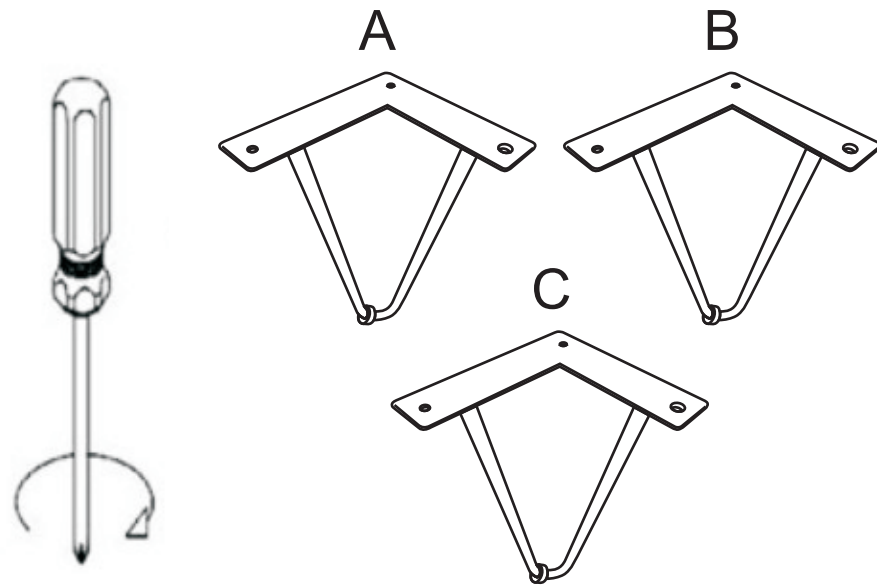

KARE
DESIGN

NO	A
TYPE	
SIZE	100 x 40 x 40cm
QTY	9 pcs

83493 COFFEE TABLE ASPEN 106 X 41 CM