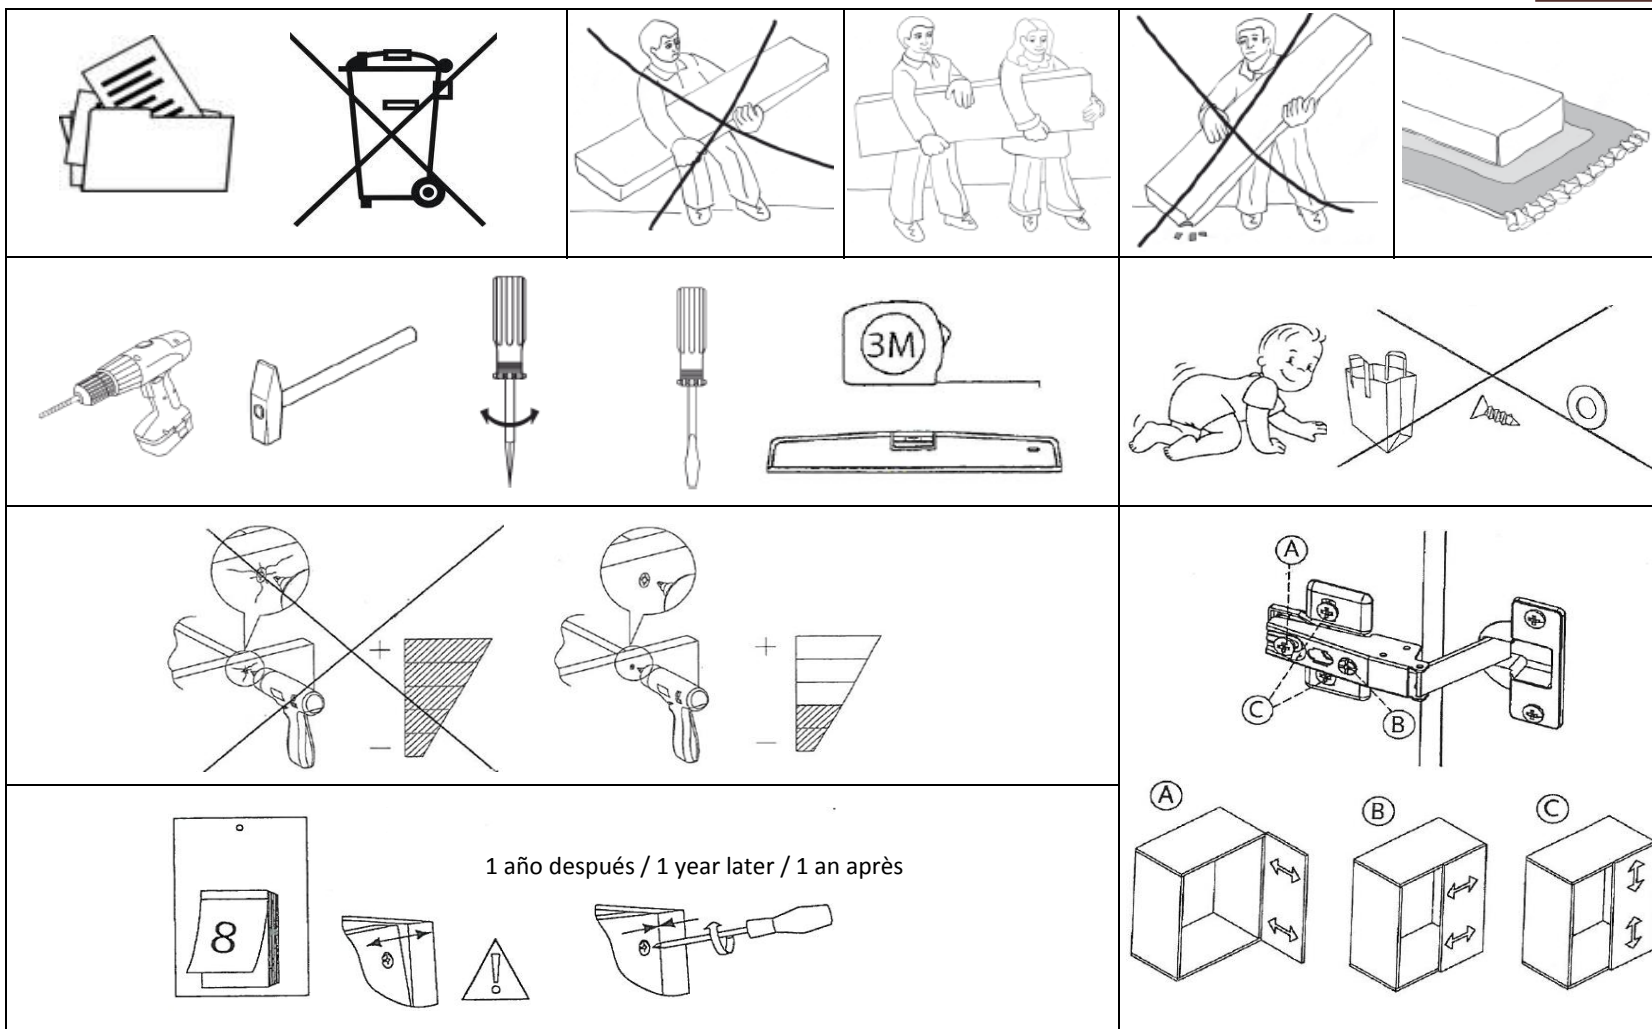

C842

This product is property of Julia Grup Furniture Solutions S.L. (B-17616277) · Pol. Ind. Bosc d'en Cuca · C/Tallers, 14 · 17410 Sils · SPAIN