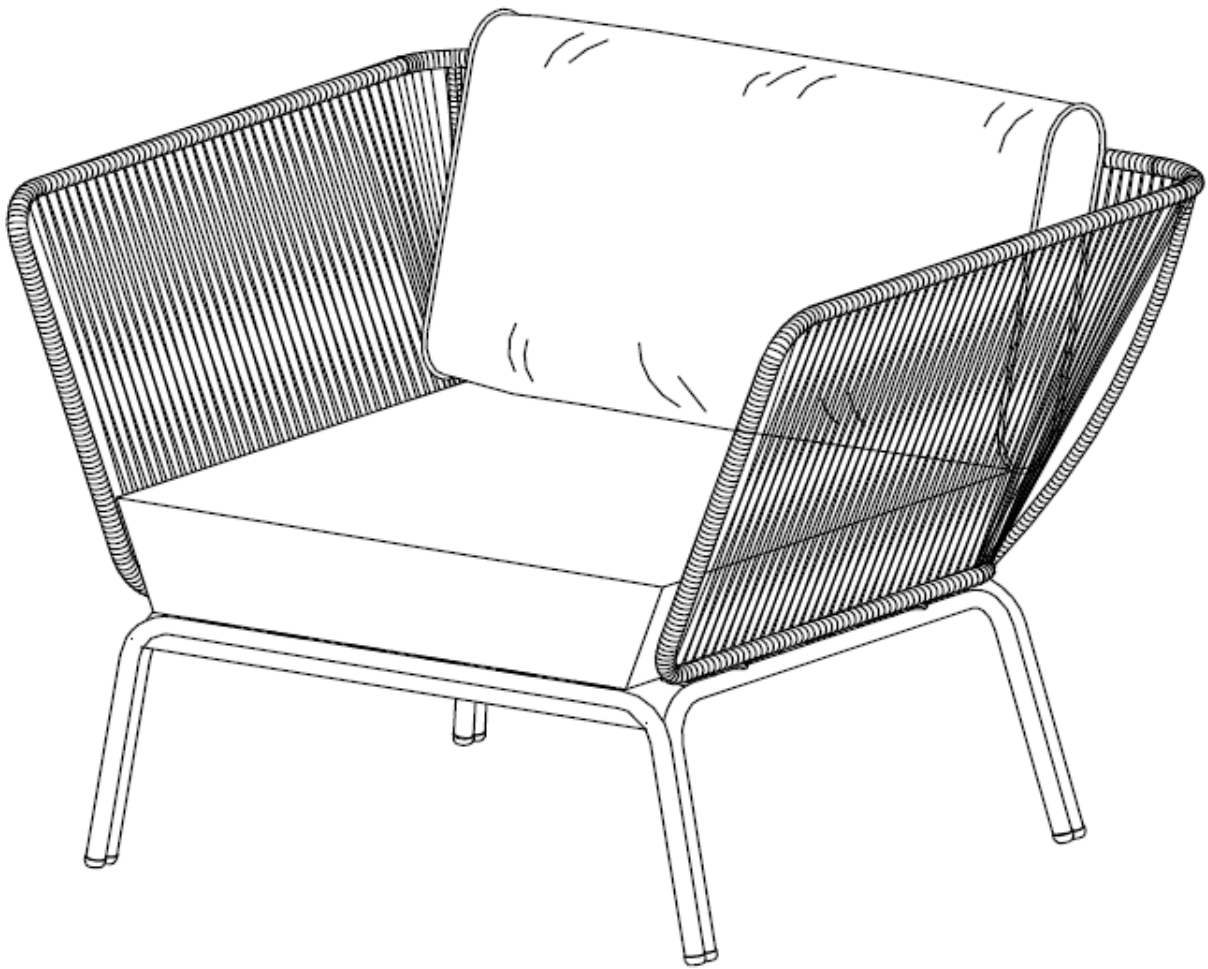

S448

---

10 min

x1

x1

A x1

B x1

1 x6 (M6x15)

2 x1

1

2

---

**THAT'S ALL FOLKS!**

**JULIÀ GRUP Furniture Solutions S.L.**

B-17616277

Pol. Ind. Bosc d'en Cuca