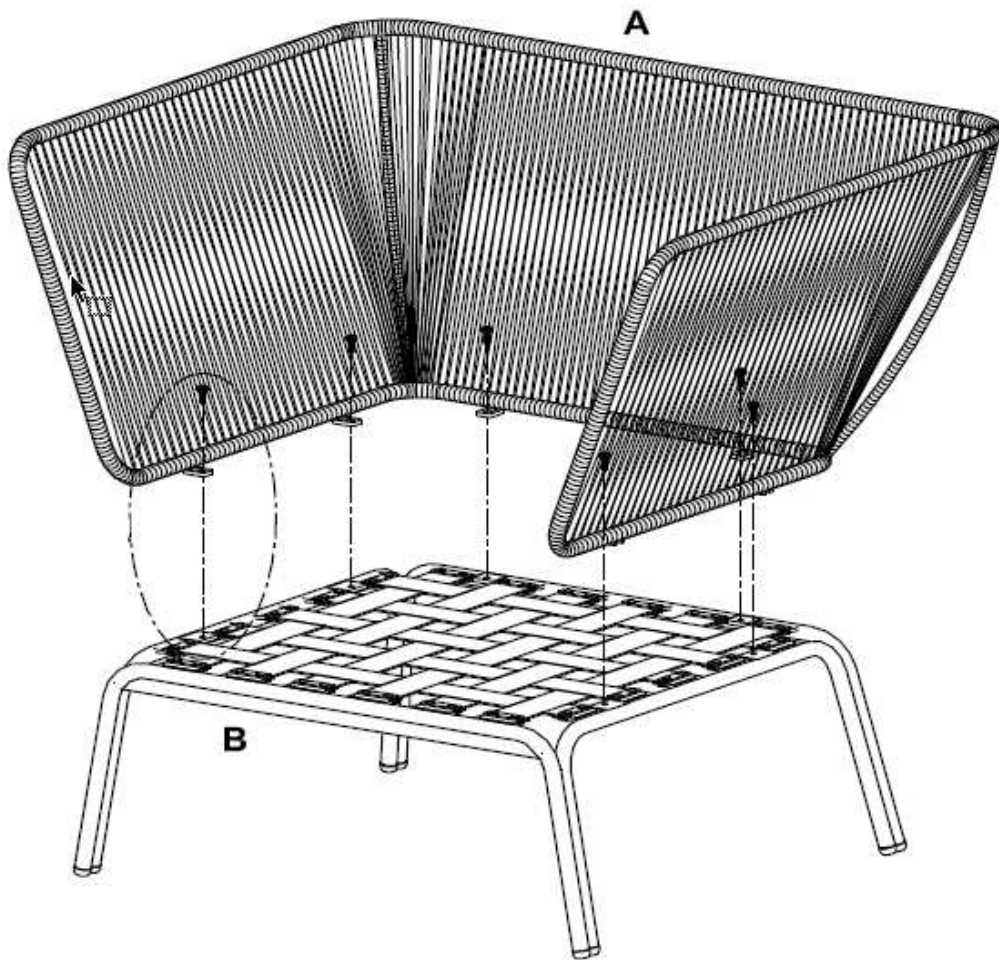

S448

---

10 min

x1

x1

A x1

B x1

1 x6 (M6x15)

2 x1

1

2

---

**THAT'S ALL FOLKS!**

**JULIÀ GRUP Furniture Solutions S.L.**

B-17616277

Pol. Ind. Bosc d'en Cuca