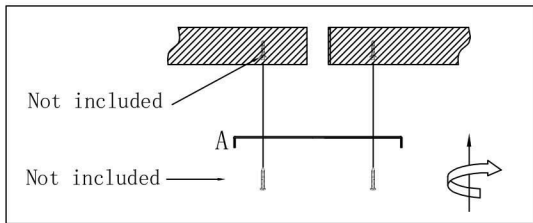

**60715 PENDANT LAMP  
SATURN LED GOLD BIG**

**KARE  
DESIGN**

**Parts List**

NO	A	B
		
Qty	1	1

1

2

3