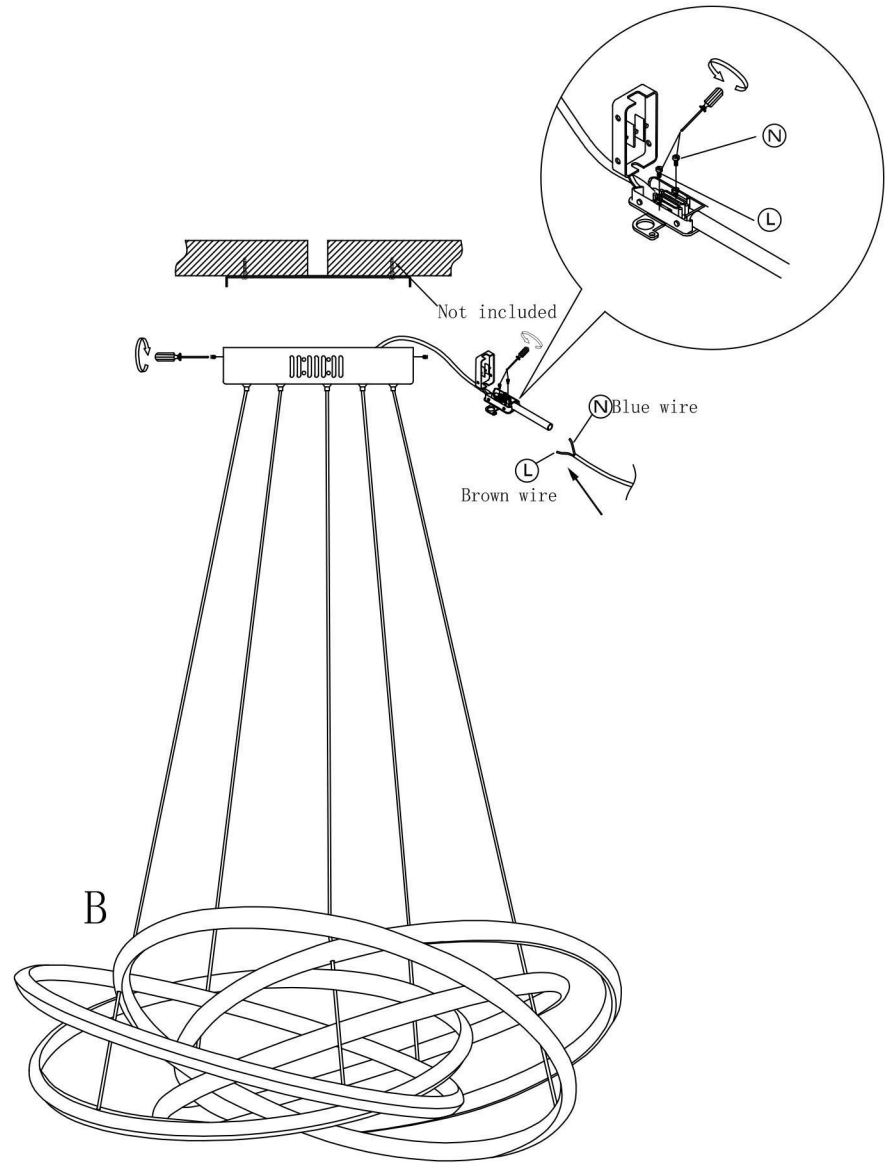

**60715 PENDANT LAMP  
SATURN LED GOLD BIG**

**KARE  
DESIGN**

**Parts List**

NO	A	B
		
Qty	1	1

1

2

3