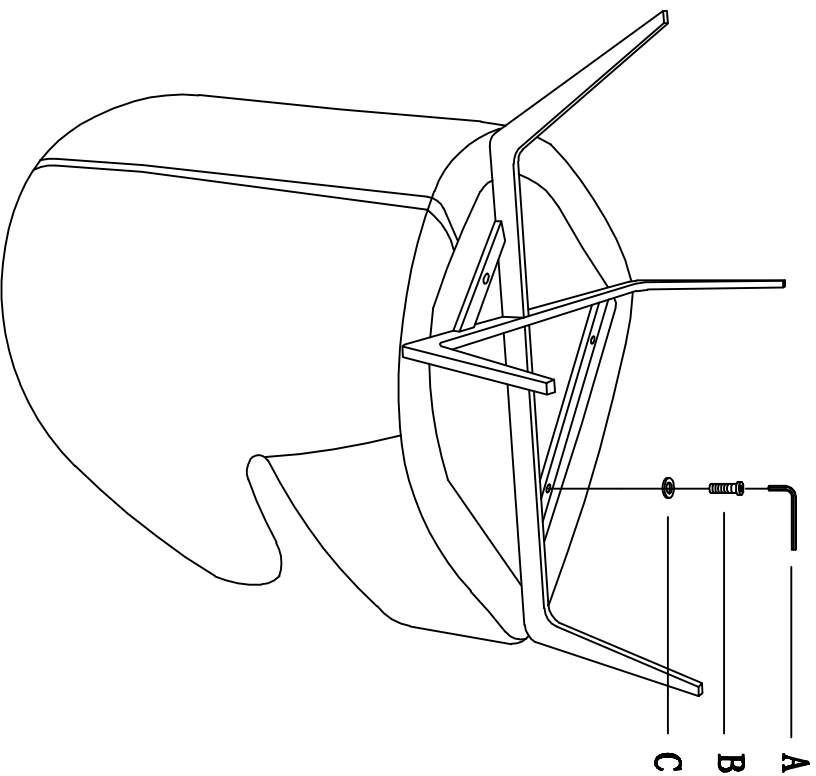

82776

Cocktail Chair Session Grey

KARE
DESIGN

C	Φ6		3
B	M6x20		3
A	4mm		1