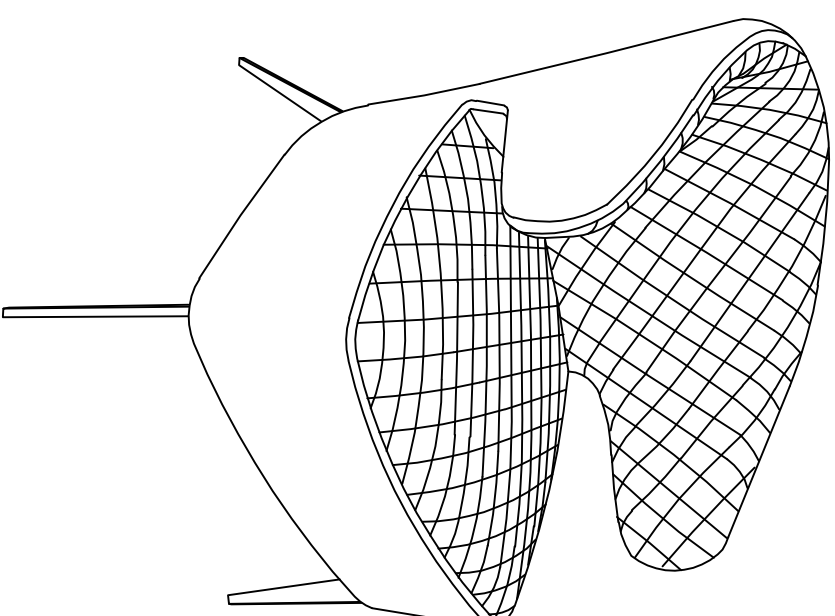

82776

Cocktail Chair Session Grey

KARE
DESIGN

C	Φ6		3
B	M6x20		3
A	4mm		1