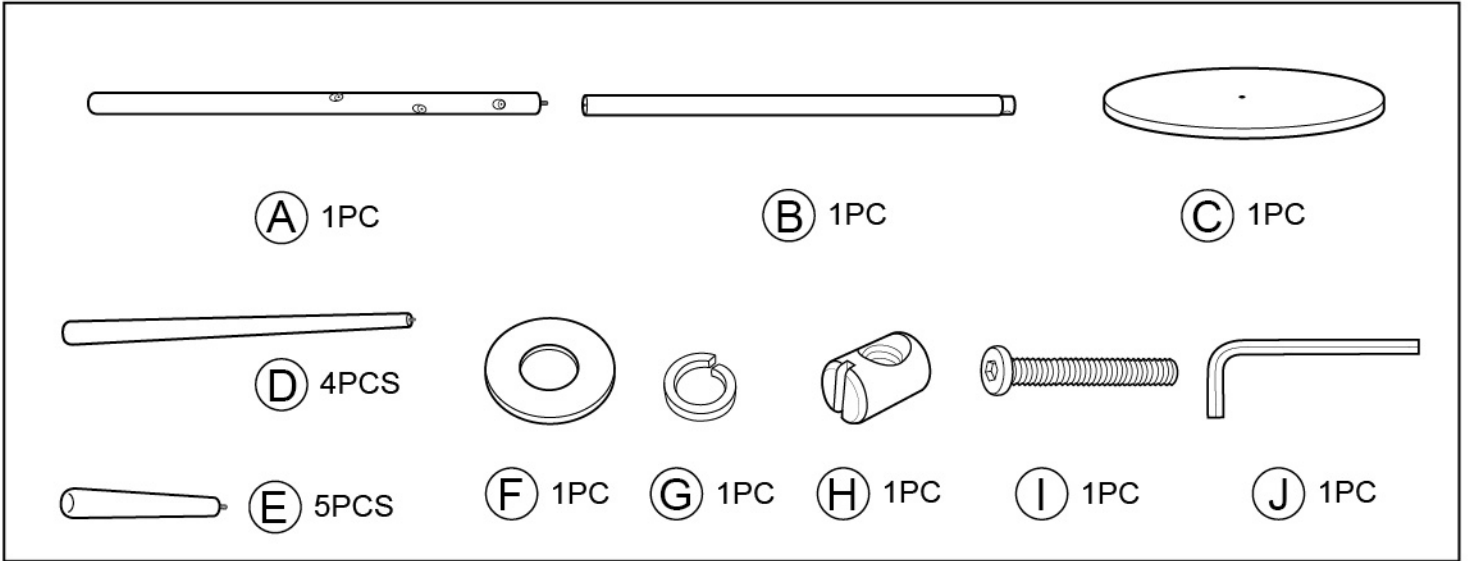

Assembly instructions

7100005 COAT RACK TABLE TREE WHITE

zUIVER^o

CAUTION : DO NOT TIGHTEN SCREWS COMPLETELY UNTIL ALL THE SCREWS ARE FIXED IN THE CORRECT POSITION. TO MAINTAIN YOUR PRODUCT, WE RECOMMEND THAT YOU CLEAN DIRECTLY IN CASE OF SPILLING.