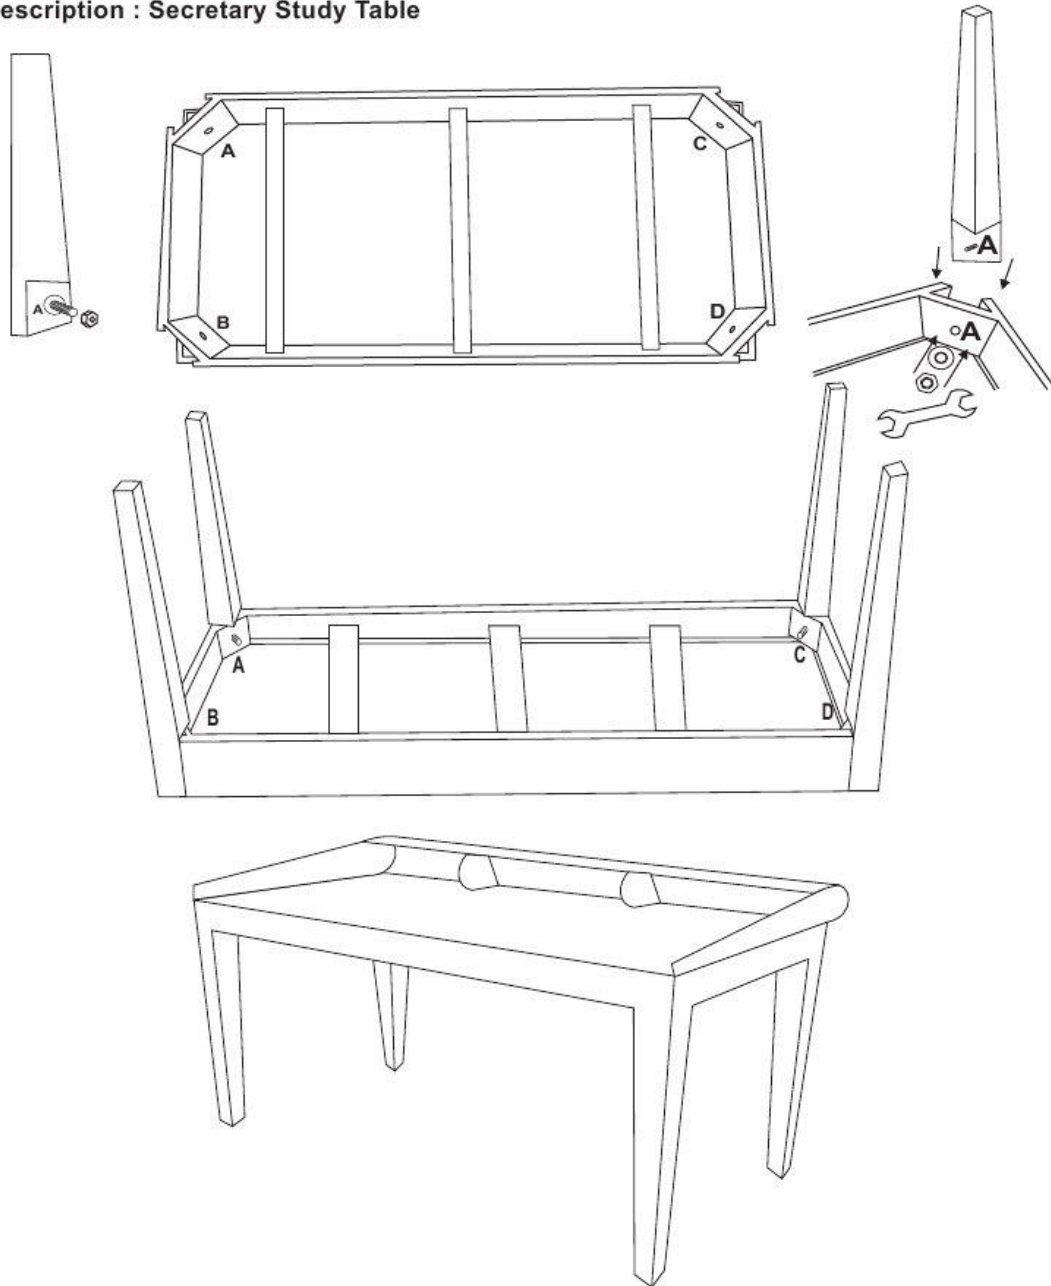

# KARE DESIGN

Item No. : 76950

Description : Secretary Study Table

ENCLOSED SPANNER WITH THIS TABLE FOR TIGHTENING LEGS.