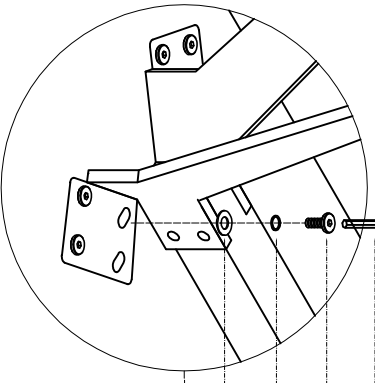

80762 DINNING BENCH . DOWNTOWN

KARRE
DESIGN

A		M6 x 30mm x 16 PCS
B		16 PCS
C		16 PCS
D		1 PCS
E		M6 x 30mm x 4 PCS
F		4 PCS