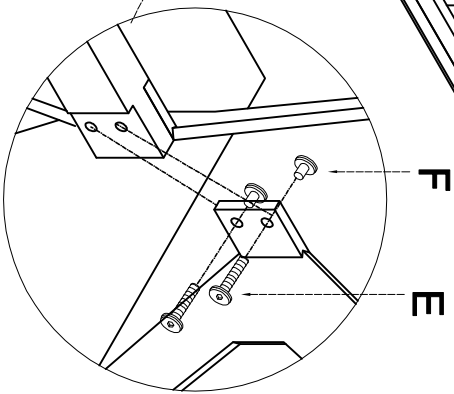

80762 DINNING BENCH . DOWNTOWN

KARRE
DESIGN

A		M6 x 30mm x 16 PCS
B		16 PCS
C		16 PCS
D		1 PCS
E		M6 x 30mm x 4 PCS
F		4 PCS