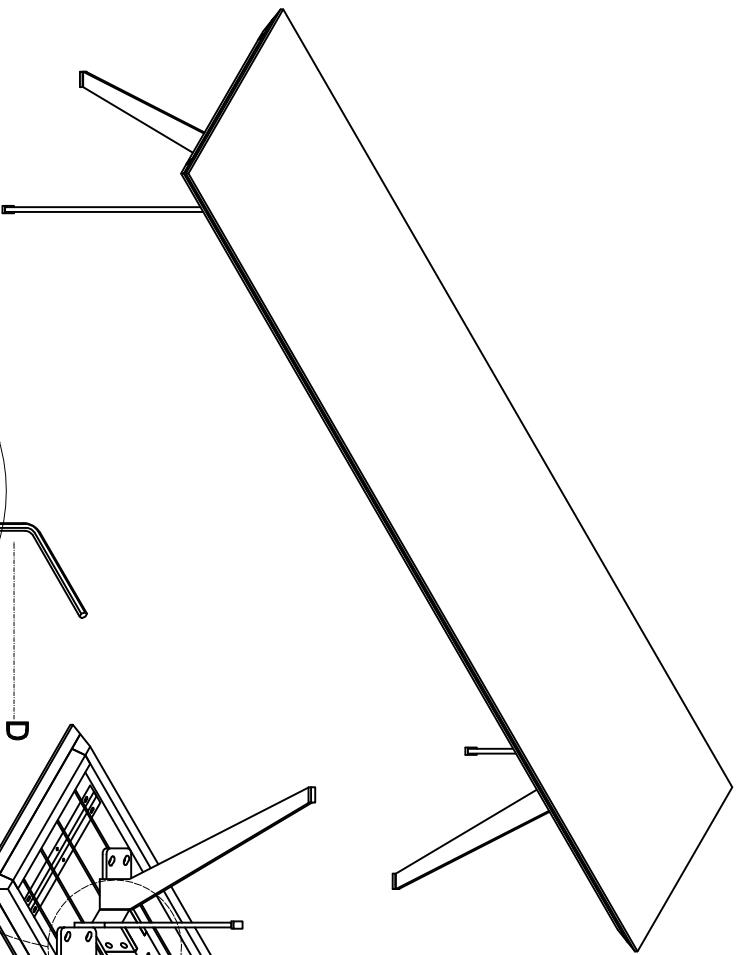

80762 DINNING BENCH . DOWNTOWN

KARRE
DESIGN

A		M6 x 30mm x 16 PCS
B		16 PCS
C		16 PCS
D		1 PCS
E		M6 x 30mm x 4 PCS
F		4 PCS