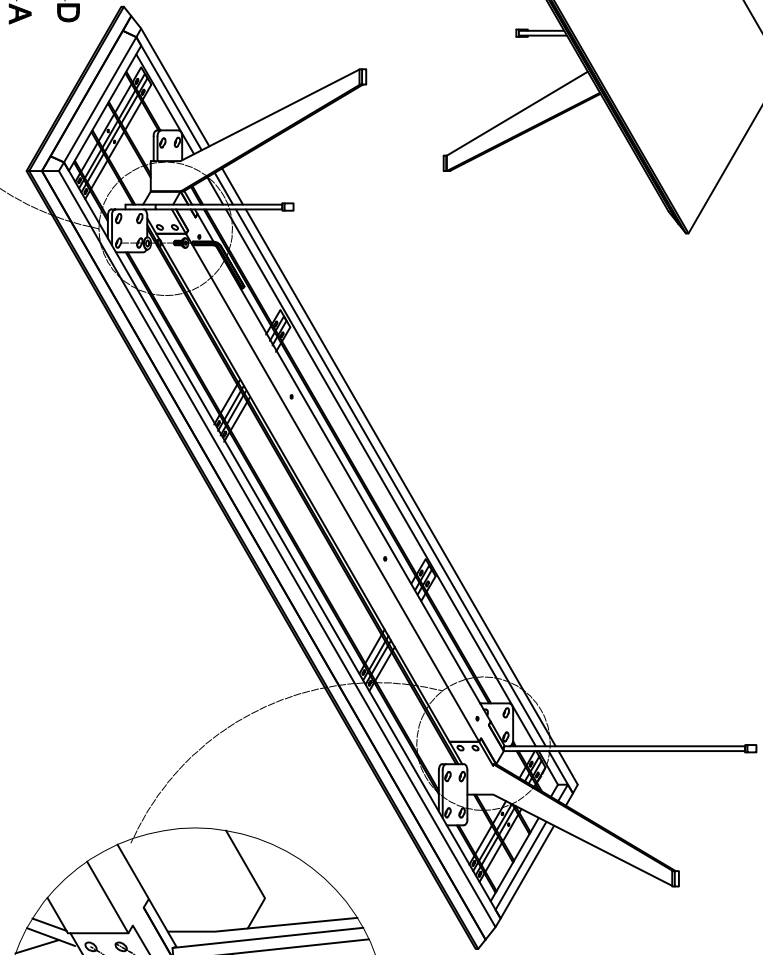

80762 DINNING BENCH . DOWNTOWN

KARRE
DESIGN

A		M6 x 30mm x 16 PCS
B		16 PCS
C		16 PCS
D		1 PCS
E		M6 x 30mm x 4 PCS
F		4 PCS