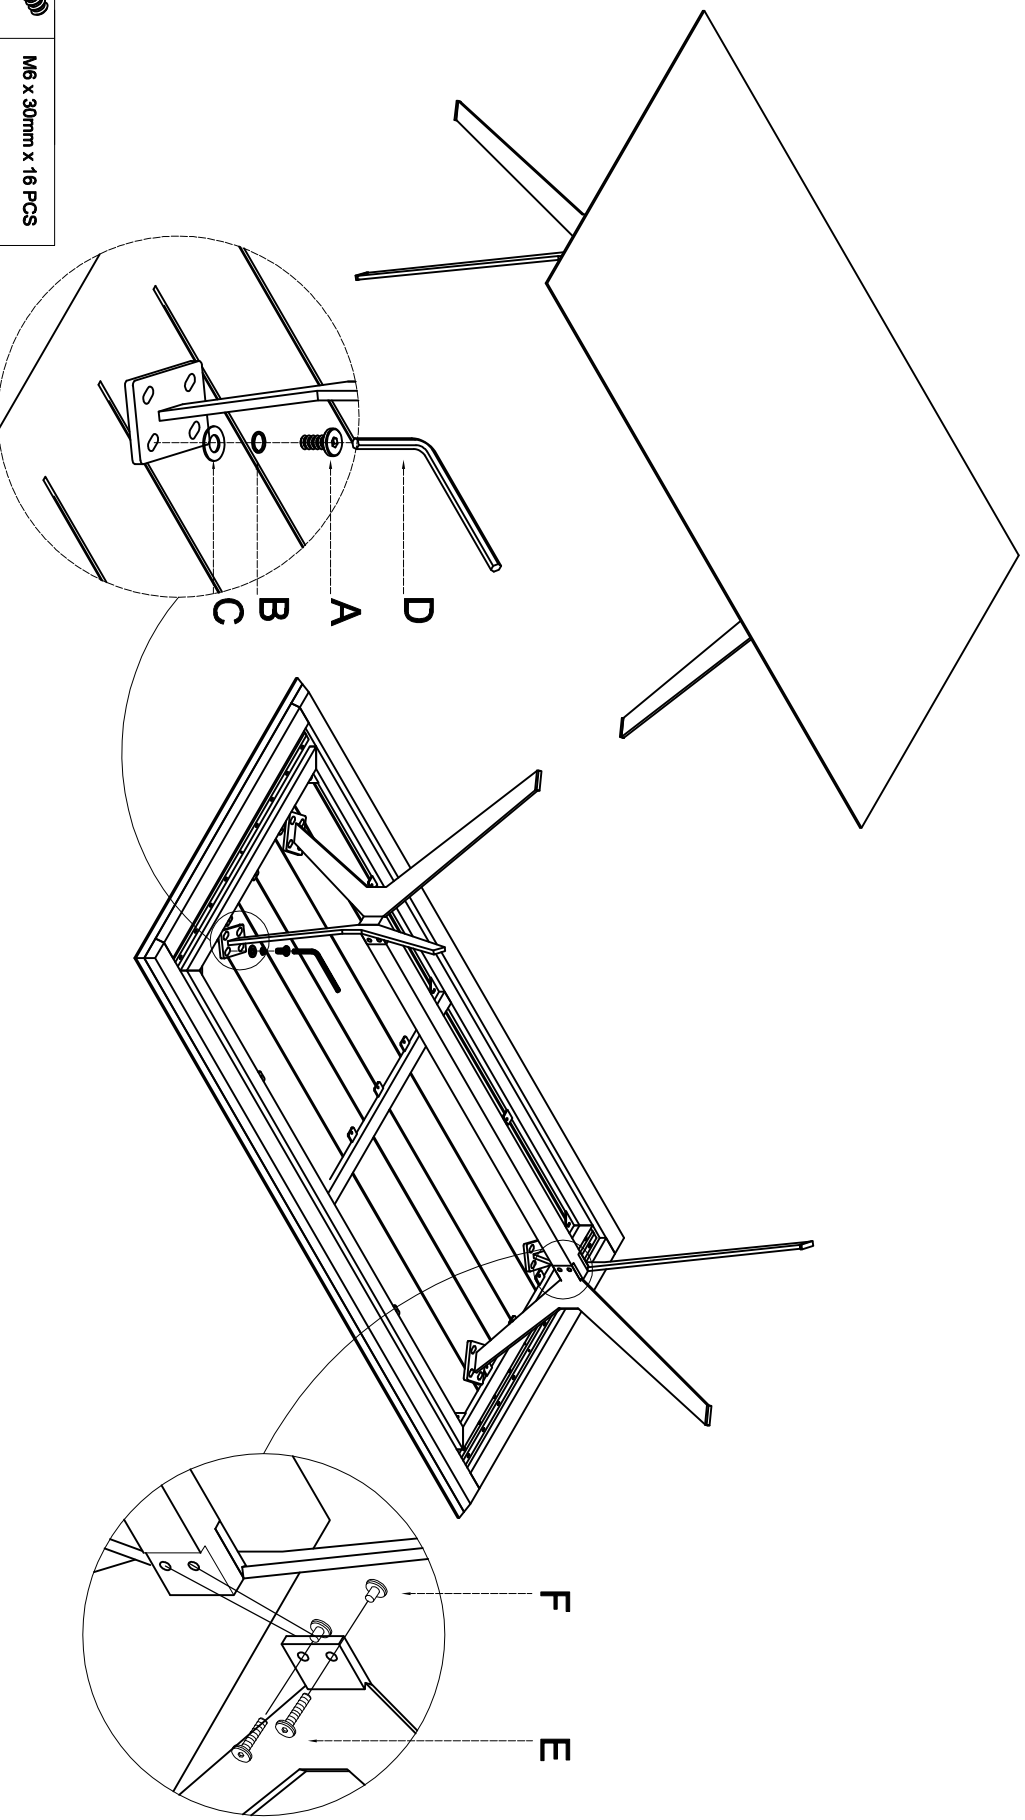

80759 DINNING TABLE . DOWNTOWN

KARRE
DESIGN

A		M6 x 30mm x 16 PCS
B		16 PCS
C		16 PCS
D		1 PCS
E		M6 x 30mm x 4 PCS
F		4 PCS